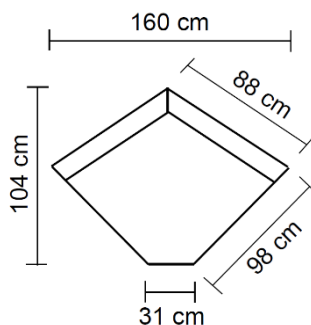

Bradbeers

Tanya

2.5 Seater Electric Recliner*
W210 x D99-163 x H100cm
(Static Option Available)

2 Seater Electric Recliner*
W170 x D99-163 x H100cm
(Static Option Available)

Electric Recliner Chair*
W110 x D99-163 x H100cm
(Static Option Available)

*Fast delivery from UK stock on selected options

2.5 Seater 1 Arm (LH/RH) Electric Recliner
W148 x D99-163 x H100cm

1.5 Seater 1 Arm (LH/RH) Electric Recliner
W105 x D99-163 x H100cm

1.25 Seater 1 Arm (LH/RH) Electric Recliner
W100 x D99-163 x H100cm

1.25 Seater 1 Arm Chaise (LH/RH)
W102 x D159 x H100cm

Corner Unit

Console Unit (Optional USB)
W32 x D99 x H100cm

1.25 Seater Armless Electric Recliner
W74 x D99-163 x H100cm
(Static Option Available)