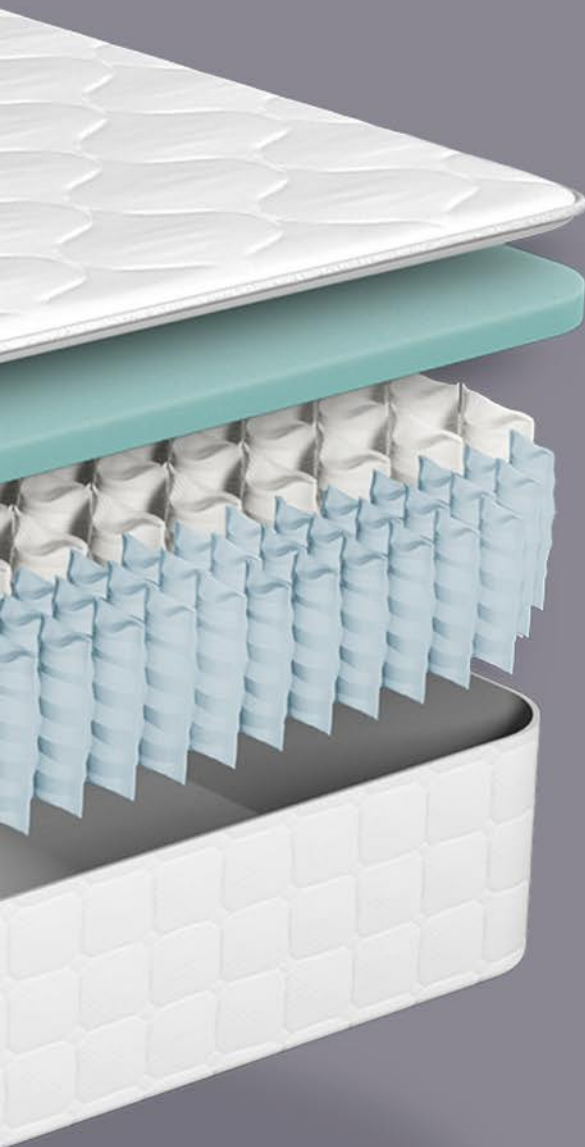

Comet

All Sealy mattresses have a 5 year guarantee for added peace of mind

Handmade in our factory in Cumbria, and delivered throughout the UK

Tried and tested mattresses made with long-lasting materials

We are a zero to landfill company - we recycle or reuse all waste

1500 pocket springs respond to your body for a gentle level of support

Reinforced edge support that extends the sleep surface area

Gel-infused comfort with added breathability

A waterfall construction for a luxurious feel, made with MultiLife® recycled polyester fabric.

A high quality, durable foam for added comfort

Draws away moisture to keep you cool and regulate your sleep climate

Keeps allergens at bay and offers a clean and fresh night's sleep - endorsed by Allergy UK

An eco fibre that is completely natural, designed to create a smooth, dry and irritation-free sleep surface