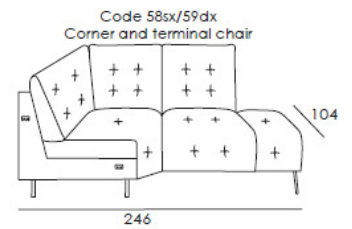

Bradbeers

Spiterri

Seat width: 94cm

Seat width: 84cm

Seat width: 74cm

Seat width: 64cm

Seat Height & Depth