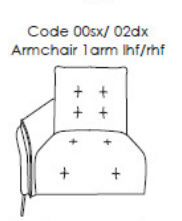

Bradbeers

Spiterri

Seat width: 94cm

Seat width: 84cm

Seat width: 74cm

Seat width: 64cm

Seat Height & Depth