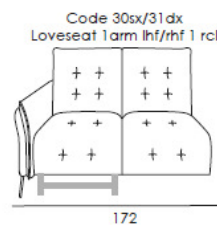

Bradbeers

Spiterri

Seat width: 94cm

Seat width: 84cm

Seat width: 74cm

Seat width: 64cm

Seat Height & Depth