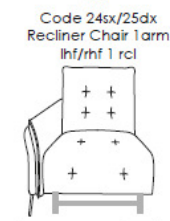

Bradbeers

Spiterri

Seat width: 94cm

Seat width: 84cm

Seat width: 74cm

Seat width: 64cm

Seat Height & Depth