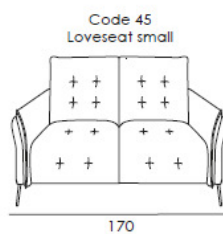

Bradbeers

Spiterri

Seat width: 94cm

Seat width: 84cm

Seat width: 74cm

Seat width: 64cm

Seat Height & Depth