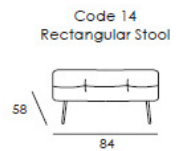

Bradbeers

Spiterri

Seat width: 94cm

Seat width: 84cm

Seat width: 74cm

Seat width: 64cm

Seat Height & Depth