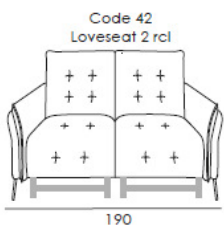

Bradbeers

Spiterri

Seat width: 94cm

Seat width: 84cm

Seat width: 74cm

Seat width: 64cm

Seat Height & Depth