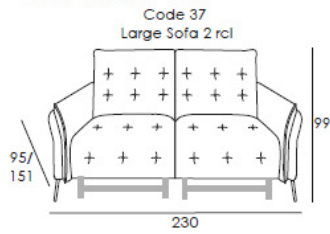

Bradbeers

Spiterri

Seat width: 94cm

Seat width: 84cm

Seat width: 74cm

Seat width: 64cm

Seat Height & Depth