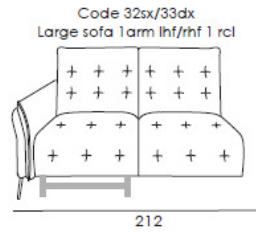

Bradbeers

Spiterri

Seat width: 94cm

Seat width: 84cm

Seat width: 74cm

Seat width: 64cm

Seat Height & Depth