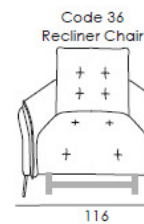

Bradbeers

Spiterri

Seat width: 94cm

Seat width: 84cm

Seat width: 74cm

Seat width: 64cm

Seat Height & Depth