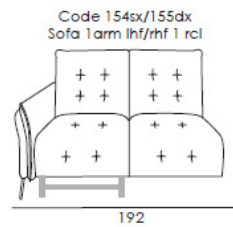

Bradbeers

Spiterri

Seat width: 94cm

Seat width: 84cm

Seat width: 74cm

Seat width: 64cm

Seat Height & Depth