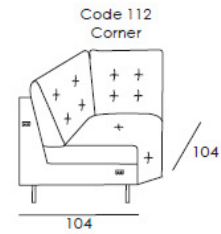

Bradbeers

Spiterri

Seat width: 94cm

Seat width: 84cm

Seat width: 74cm

Seat width: 64cm

Seat Height & Depth