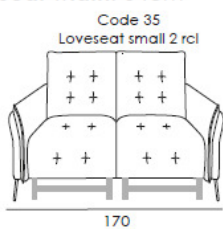

Bradbeers

Spiterri

Seat width: 94cm

Seat width: 84cm

Seat width: 74cm

Seat width: 64cm

Seat Height & Depth