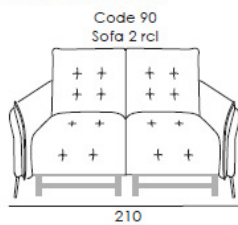

Bradbeers

Spiterri

Seat width: 94cm

Seat width: 84cm

Seat width: 74cm

Seat width: 64cm

Seat Height & Depth