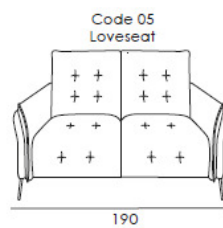

Bradbeers

Spiterri

Seat width: 94cm

Seat width: 84cm

Seat width: 74cm

Seat width: 64cm

Seat Height & Depth