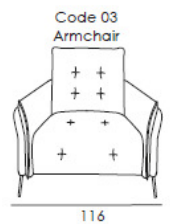

Bradbeers

Spiterri

Seat width: 94cm

Seat width: 84cm

Seat width: 74cm

Seat width: 64cm

Seat Height & Depth