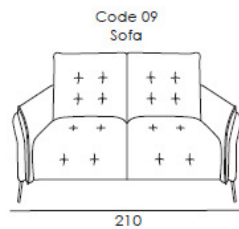

Bradbeers

Spiterri

Seat width: 94cm

Seat width: 84cm

Seat width: 74cm

Seat width: 64cm

Seat Height & Depth