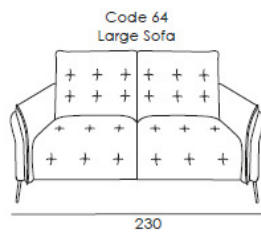

Bradbeers

Spiterri

Seat width: 94cm

Seat width: 84cm

Seat width: 74cm

Seat width: 64cm

Seat Height & Depth