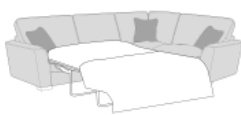

Bradbeers

Pluto

4 Seater Sofa
W256 x D98 x H97cm

3 Seater Sofa
W205 x D98 x H97cm

2 Seater Sofa
W178 x D98 x H97cm

Loveseat
W135 x D98 x H97cm

Chair
W105 x D98 x H97cm

2-C-1 & Stool (LH/RH)
W278 x D250 x H97cm

2-C-1 (LH/RH)
W278 x D194 x H97cm

2 Piece Corner (LH/RH)
W278 x D195 x H97cm

2-C-2
W278 x D278 x H97cm

1-C-1
W194 x D194 x H97cm

2-C-1 & Stool (LH/RH)
W250 x D250 x H97cm
(Sofa Bed Option)

2-C-1 (LH/RH)
W250 x D194 x H97cm
(Sofa Bed Option)

3 Seater Sofa Bed
W194 x D98 x H97cm

2 Seater Sofa Bed
W174 x D98 x H97cm

Chair Sofa Bed
W136 x D98 x H97cm

Armless Unit
W80 x D98 x H97cm

Storage Footstool
W63 x D50 x H45cm

Large Footstool
W72 x D98 x H56cm

Fabric Only

Arm Height – 68cm
Seat Height – 56cm
Seat Depth – 55cm (Std)
58cm (Pillow)

All available as 'Pillow Back' option.

Excludes 3, 2 & Chair Sofa Beds, Loveseat and Chair.

FOOT OPTIONS:

Beech (Light)