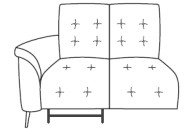

Bradbeers

Patrice

Large Sofa
Double Electric Recliner
W228 x D97-153 x H99cm

Large Sofa
Static
W228 x D97 x H99cm

Large Sofa 1 Arm LH/RH
Single Electric Recliner
W209 x D97-153 x H99cm

Large Sofa 1 Arm LH/RH
Double Electric Recliner
W209 x D97-153 x H99cm

Sofa
Double Electric Recliner
W211 x D97-153 x H99cm

Sofa
Static
W211 x D97 x H99cm

Sofa 1 Arm LH/RH
Single Electric Recliner
W191 x D97-153 x H99cm

Loveseat
Double Electric Recliner
W190 x D97-153 x H99cm

Loveseat
Static
W190 x D97 x H99cm

Loveseat 1 Arm LH/RH
Single Electric Recliner
W171 x D97-153 x H99cm

Chair
Single Electric Recliner
W114 x D97-153 x H99cm

Chair
Static
W114 x D97 x H99cm

Chair 1 Arm LH/RH
Single Electric Recliner
W95 x D97-153 x H99cm