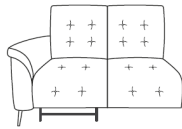

Bradbeers

Patrice

Large Sofa
Double Electric Recliner
W228 x D97-153 x H99cm

Large Sofa
Static
W228 x D97 x H99cm

Large Sofa 1 Arm LH/RH
Single Electric Recliner
W209 x D97-153 x H99cm

Large Sofa 1 Arm LH/RH
Double Electric Recliner
W209 x D97-153 x H99cm

Sofa
Double Electric Recliner
W211 x D97-153 x H99cm

Sofa
Static
W211 x D97 x H99cm

Sofa 1 Arm LH/RH
Single Electric Recliner
W191 x D97-153 x H99cm

Loveseat
Double Electric Recliner
W190 x D97-153 x H99cm

Loveseat
Static
W190 x D97 x H99cm

Loveseat 1 Arm LH/RH
Single Electric Recliner
W171 x D97-153 x H99cm

Chair
Single Electric Recliner
W114 x D97-153 x H99cm

Chair
Static
W114 x D97 x H99cm

Chair 1 Arm LH/RH
Single Electric Recliner
W95 x D97-153 x H99cm

Chair 1 Arm LH/RH
Static
W95 x D97 x H99cm

Small Loveseat
Double Electric Recliner
W170 x D97-153 x H99cm

Small Loveseat
Static
W170 x D97 x H99cm

Small Chair
Single Electric Recliner
W104 x D97-153 x H99cm