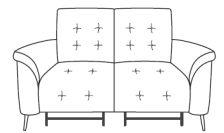

Bradbeers

Patrice

Large Sofa
Double Electric Recliner
W228 x D97-153 x H99cm

Large Sofa
Static
W228 x D97 x H99cm

Large Sofa 1 Arm LH/RH
Single Electric Recliner
W209 x D97-153 x H99cm

Large Sofa 1 Arm LH/RH
Double Electric Recliner
W209 x D97-153 x H99cm

Sofa
Double Electric Recliner
W211 x D97-153 x H99cm

Sofa
Static
W211 x D97 x H99cm

Sofa 1 Arm LH/RH
Single Electric Recliner
W191 x D97-153 x H99cm

Loveseat
Double Electric Recliner
W190 x D97-153 x H99cm

Loveseat
Static
W190 x D97 x H99cm

Loveseat 1 Arm LH/RH
Single Electric Recliner
W171 x D97-153 x H99cm

Chair
Single Electric Recliner
W114 x D97-153 x H99cm

Chair
Static
W114 x D97 x H99cm

Chair 1 Arm LH/RH
Single Electric Recliner
W95 x D97-153 x H99cm