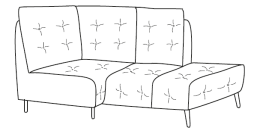

Loveseat
Static
W190 x D97 x H99cm

Loveseat 1 Arm LH/RH
Single Electric Recliner
W171 x D97-153 x H99cm

Chair
Single Electric Recliner
W114 x D97-153 x H99cm

Chair
Static
W114 x D97 x H99cm

Chair 1 Arm LH/RH
Single Electric Recliner
W95 x D97-153 x H99cm

Chair 1 Arm LH/RH
Static
W95 x D97 x H99cm

Small Loveseat
Double Electric Recliner
W170 x D97-153 x H99cm

Small Loveseat
Static
W170 x D97 x H99cm

Small Chair
Single Electric Recliner
W104 x D97-153 x H99cm

Small Chair
Static
W104 x D97 x H99cm

Corner
Static
W105 x D105 x H99cm

Corner & Terminal Chair
Static
W105 x D248 x H99cm

Rectangular Stool
W84 x D58 x H48cm

Seat Depth – 56cm
Seat Height – 48cm

Available in
Fabric or Leather