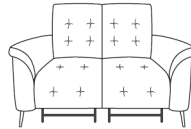

Bradbeers

Patrice

Large Sofa
Double Electric Recliner
W228 x D97-153 x H99cm

Large Sofa
Static
W228 x D97 x H99cm

Large Sofa 1 Arm LH/RH
Single Electric Recliner
W209 x D97-153 x H99cm

Large Sofa 1 Arm LH/RH
Double Electric Recliner
W209 x D97-153 x H99cm

Sofa
Double Electric Recliner
W211 x D97-153 x H99cm

Sofa
Static
W211 x D97 x H99cm

Sofa 1 Arm LH/RH
Single Electric Recliner
W191 x D97-153 x H99cm

Loveseat
Double Electric Recliner
W190 x D97-153 x H99cm

Loveseat
Static
W190 x D97 x H99cm

Loveseat 1 Arm LH/RH
Single Electric Recliner
W171 x D97-153 x H99cm

Chair
Single Electric Recliner
W114 x D97-153 x H99cm

Chair
Static
W114 x D97 x H99cm

Chair 1 Arm LH/RH
Single Electric Recliner
W95 x D97-153 x H99cm