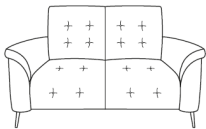

Bradbeers

Patrice

Large Sofa
Double Electric Recliner
W228 x D97-153 x H99cm

Large Sofa
Static
W228 x D97 x H99cm

Large Sofa 1 Arm LH/RH
Single Electric Recliner
W209 x D97-153 x H99cm

Large Sofa 1 Arm LH/RH
Double Electric Recliner
W209 x D97-153 x H99cm

Sofa
Double Electric Recliner
W211 x D97-153 x H99cm

Sofa
Static
W211 x D97 x H99cm

Sofa 1 Arm LH/RH
Single Electric Recliner
W191 x D97-153 x H99cm

Loveseat
Double Electric Recliner
W190 x D97-153 x H99cm

Loveseat
Static
W190 x D97 x H99cm

Loveseat 1 Arm LH/RH
Single Electric Recliner
W171 x D97-153 x H99cm

Chair
Single Electric Recliner
W114 x D97-153 x H99cm

Chair
Static
W114 x D97 x H99cm

Chair 1 Arm LH/RH
Single Electric Recliner
W95 x D97-153 x H99cm

Chair 1 Arm LH/RH
Static
W95 x D97 x H99cm

Small Loveseat
Double Electric Recliner
W170 x D97-153 x H99cm

Small Loveseat
Static
W170 x D97 x H99cm

Small Chair
Single Electric Recliner
W104 x D97-153 x H99cm