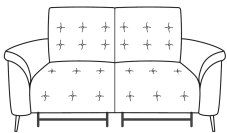

Bradbeers

Patrice

Large Sofa
Double Electric Recliner
W228 x D97-153 x H99cm

Large Sofa
Static
W228 x D97 x H99cm

Large Sofa 1 Arm LH/RH
Single Electric Recliner
W209 x D97-153 x H99cm

Large Sofa 1 Arm LH/RH
Double Electric Recliner
W209 x D97-153 x H99cm

Sofa
Double Electric Recliner
W211 x D97-153 x H99cm

Sofa
Static
W211 x D97 x H99cm

Sofa 1 Arm LH/RH
Single Electric Recliner
W191 x D97-153 x H99cm

Loveseat
Double Electric Recliner
W190 x D97-153 x H99cm

Loveseat
Static
W190 x D97 x H99cm

Loveseat 1 Arm LH/RH
Single Electric Recliner
W171 x D97-153 x H99cm

Chair
Single Electric Recliner
W114 x D97-153 x H99cm

Chair
Static
W114 x D97 x H99cm

Chair 1 Arm LH/RH
Single Electric Recliner
W95 x D97-153 x H99cm

Chair 1 Arm LH/RH
Static
W95 x D97 x H99cm

Small Loveseat
Double Electric Recliner
W170 x D97-153 x H99cm

Small Loveseat
Static
W170 x D97 x H99cm

Small Chair
Single Electric Recliner
W104 x D97-153 x H99cm