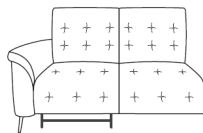

Bradbeers

Patrice

Large Sofa
Double Electric Recliner
W228 x D97-153 x H99cm

Large Sofa
Static
W228 x D97 x H99cm

Large Sofa 1 Arm LH/RH
Single Electric Recliner
W209 x D97-153 x H99cm

Large Sofa 1 Arm LH/RH
Double Electric Recliner
W209 x D97-153 x H99cm

Sofa
Double Electric Recliner
W211 x D97-153 x H99cm

Sofa
Static
W211 x D97 x H99cm

Sofa 1 Arm LH/RH
Single Electric Recliner
W191 x D97-153 x H99cm

Loveseat
Double Electric Recliner
W190 x D97-153 x H99cm

Loveseat
Static
W190 x D97 x H99cm

Loveseat 1 Arm LH/RH
Single Electric Recliner
W171 x D97-153 x H99cm

Chair
Single Electric Recliner
W114 x D97-153 x H99cm

Chair
Static
W114 x D97 x H99cm

Chair 1 Arm LH/RH
Single Electric Recliner
W95 x D97-153 x H99cm

Chair 1 Arm LH/RH
Static
W95 x D97 x H99cm

Small Loveseat
Double Electric Recliner
W170 x D97-153 x H99cm

Small Loveseat
Static
W170 x D97 x H99cm

Small Chair
Single Electric Recliner
W104 x D97-153 x H99cm