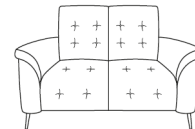

Bradbeers

Patrice

Large Sofa
Double Electric Recliner
W228 x D97-153 x H99cm

Large Sofa
Static
W228 x D97 x H99cm

Large Sofa 1 Arm LH/RH
Single Electric Recliner
W209 x D97-153 x H99cm

Large Sofa 1 Arm LH/RH
Double Electric Recliner
W209 x D97-153 x H99cm

Sofa
Double Electric Recliner
W211 x D97-153 x H99cm

Sofa
Static
W211 x D97 x H99cm

Sofa 1 Arm LH/RH
Single Electric Recliner
W191 x D97-153 x H99cm

Loveseat
Double Electric Recliner
W190 x D97-153 x H99cm

Loveseat
Static
W190 x D97 x H99cm

Loveseat 1 Arm LH/RH
Single Electric Recliner
W171 x D97-153 x H99cm

Chair
Single Electric Recliner
W114 x D97-153 x H99cm

Chair
Static
W114 x D97 x H99cm

Chair 1 Arm LH/RH
Single Electric Recliner
W95 x D97-153 x H99cm