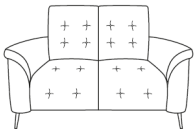

Sofa
Double Electric Recliner
W211 x D97-153 x H99cm

Sofa
Static
W211 x D97 x H99cm

Sofa 1 Arm LH/RH
Single Electric Recliner
W191 x D97-153 x H99cm

Loveseat
Double Electric Recliner
W190 x D97-153 x H99cm

Loveseat
Static
W190 x D97 x H99cm

Loveseat 1 Arm LH/RH
Single Electric Recliner
W171 x D97-153 x H99cm

Chair
Single Electric Recliner
W114 x D97-153 x H99cm

Chair
Static
W114 x D97 x H99cm

Chair 1 Arm LH/RH
Single Electric Recliner
W95 x D97-153 x H99cm

Chair 1 Arm LH/RH
Static
W95 x D97 x H99cm

Small Loveseat
Double Electric Recliner
W170 x D97-153 x H99cm

Small Loveseat
Static
W170 x D97 x H99cm

Small Chair
Single Electric Recliner
W104 x D97-153 x H99cm