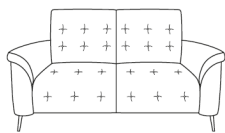

Bradbeers

Patrice

Large Sofa
Double Electric Recliner
W228 x D97-153 x H99cm

Large Sofa
Static
W228 x D97 x H99cm

Large Sofa 1 Arm LH/RH
Single Electric Recliner
W209 x D97-153 x H99cm

Large Sofa 1 Arm LH/RH
Double Electric Recliner
W209 x D97-153 x H99cm

Sofa
Double Electric Recliner
W211 x D97-153 x H99cm

Sofa
Static
W211 x D97 x H99cm

Sofa 1 Arm LH/RH
Single Electric Recliner
W191 x D97-153 x H99cm

Loveseat
Double Electric Recliner
W190 x D97-153 x H99cm

Loveseat
Static
W190 x D97 x H99cm

Loveseat 1 Arm LH/RH
Single Electric Recliner
W171 x D97-153 x H99cm

Chair
Single Electric Recliner
W114 x D97-153 x H99cm

Chair
Static
W114 x D97 x H99cm

Chair 1 Arm LH/RH
Single Electric Recliner
W95 x D97-153 x H99cm

Small Chair
Static
W104 x D97 x H99cm

Corner
Static
W105 x D105 x H99cm

Corner & Terminal Chair
Static
W105 x D248 x H99cm

Rectangular Stool
W84 x D58 x H48cm

Seat Depth – 56cm
Seat Height – 48cm

Available in
Fabric or Leather