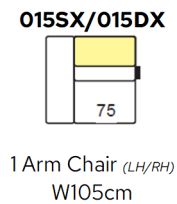

Bradbeers

Mateta

Static + Manual Headrest

Electric Recliner + Manual Headrest

Static + Manual Headrest - Seat W75cm

Electric Recliner + Manual Headrest - Seat W75cm

Static + Manual Headrest - Seat W84cm

Electric Recliner + Manual Headrest - Seat W84cm