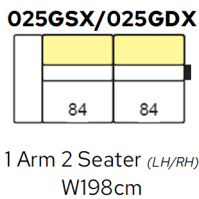

Bradbeers

Mateta

Static + Manual Headrest

Electric Recliner + Manual Headrest

Static + Manual Headrest - Seat W75cm

Electric Recliner + Manual Headrest - Seat W75cm

Static + Manual Headrest - Seat W84cm

Electric Recliner + Manual Headrest - Seat W84cm