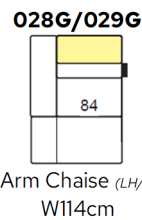

Bradbeers

Mateta

Static + Manual Headrest

Electric Recliner + Manual Headrest

Static + Manual Headrest - Seat W75cm

Electric Recliner + Manual Headrest - Seat W75cm

Static + Manual Headrest - Seat W84cm

Electric Recliner + Manual Headrest - Seat W84cm