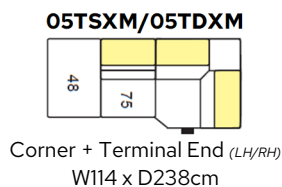

Static with Manual Headrest