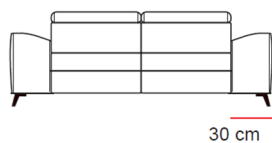

Static with Manual Headrest