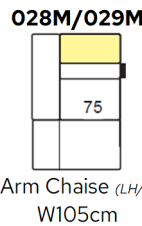

Bradbeers

Mateta

Static + Manual Headrest

Electric Recliner + Manual Headrest

Static + Manual Headrest - Seat W75cm

Electric Recliner + Manual Headrest - Seat W75cm

Static + Manual Headrest - Seat W84cm

Electric Recliner + Manual Headrest - Seat W84cm