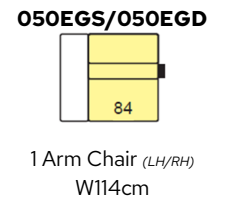

Bradbeers

Mateta

Static + Manual Headrest

Electric Recliner + Manual Headrest

Static + Manual Headrest - Seat W75cm

Electric Recliner + Manual Headrest - Seat W75cm

Static + Manual Headrest - Seat W84cm

Electric Recliner + Manual Headrest - Seat W84cm