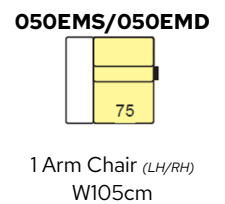

Bradbeers

Mateta

Static + Manual Headrest

Electric Recliner + Manual Headrest

Static + Manual Headrest - Seat W75cm

Electric Recliner + Manual Headrest - Seat W75cm

Static + Manual Headrest - Seat W84cm

Electric Recliner + Manual Headrest - Seat W84cm