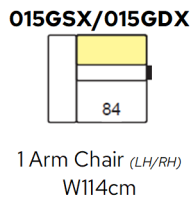

Bradbeers

Mateta

Static + Manual Headrest

Electric Recliner + Manual Headrest

Static + Manual Headrest - Seat W75cm

Electric Recliner + Manual Headrest - Seat W75cm

Static + Manual Headrest - Seat W84cm

Electric Recliner + Manual Headrest - Seat W84cm