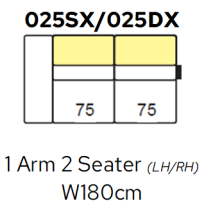

Bradbeers

Mateta

Static + Manual Headrest

Electric Recliner + Manual Headrest

Static + Manual Headrest - Seat W75cm

Electric Recliner + Manual Headrest - Seat W75cm

Static + Manual Headrest - Seat W84cm

Electric Recliner + Manual Headrest - Seat W84cm