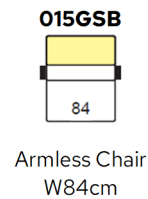

Bradbeers

Mateta

Static + Manual Headrest

Electric Recliner + Manual Headrest

Static + Manual Headrest - Seat W75cm

Electric Recliner + Manual Headrest - Seat W75cm

Static + Manual Headrest - Seat W84cm

Electric Recliner + Manual Headrest - Seat W84cm