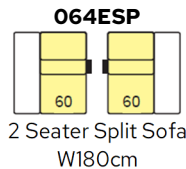

Bradbeers

Mateta

Static + Manual Headrest

Electric Recliner + Manual Headrest

Static + Manual Headrest - Seat W75cm

Electric Recliner + Manual Headrest - Seat W75cm

Static + Manual Headrest - Seat W84cm

Electric Recliner + Manual Headrest - Seat W84cm