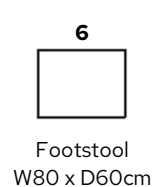

Static with Manual Headrest