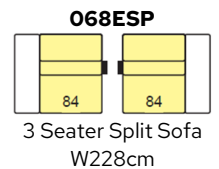

Bradbeers

Mateta

Static + Manual Headrest

Electric Recliner + Manual Headrest

Static + Manual Headrest - Seat W75cm

Electric Recliner + Manual Headrest - Seat W75cm

Static + Manual Headrest - Seat W84cm

Electric Recliner + Manual Headrest - Seat W84cm