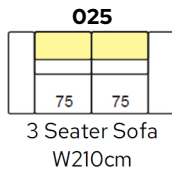

Bradbeers

Mateta

Static + Manual Headrest

Electric Recliner + Manual Headrest

Static + Manual Headrest - Seat W75cm

Electric Recliner + Manual Headrest - Seat W75cm

Static + Manual Headrest - Seat W84cm

Electric Recliner + Manual Headrest - Seat W84cm