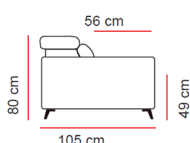

Static with Manual Headrest