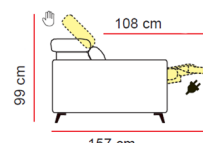

Static with Manual Headrest