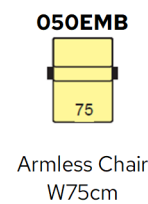

Bradbeers

Mateta

Static + Manual Headrest

Electric Recliner + Manual Headrest

Static + Manual Headrest - Seat W75cm

Electric Recliner + Manual Headrest - Seat W75cm

Static + Manual Headrest - Seat W84cm

Electric Recliner + Manual Headrest - Seat W84cm