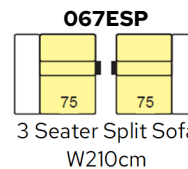

Bradbeers

Mateta

Static + Manual Headrest

Electric Recliner + Manual Headrest

Static + Manual Headrest - Seat W75cm

Electric Recliner + Manual Headrest - Seat W75cm

Static + Manual Headrest - Seat W84cm

Electric Recliner + Manual Headrest - Seat W84cm