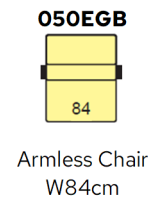

Bradbeers

Mateta

Static + Manual Headrest

Electric Recliner + Manual Headrest

Static + Manual Headrest - Seat W75cm

Electric Recliner + Manual Headrest - Seat W75cm

Static + Manual Headrest - Seat W84cm

Electric Recliner + Manual Headrest - Seat W84cm