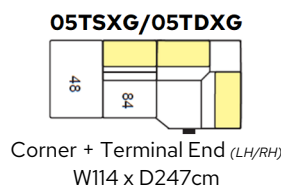

Static with Manual Headrest