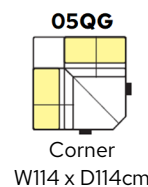

Static with Manual Headrest