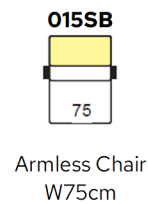

Bradbeers

Mateta

Static + Manual Headrest

Electric Recliner + Manual Headrest

Static + Manual Headrest - Seat W75cm

Electric Recliner + Manual Headrest - Seat W75cm

Static + Manual Headrest - Seat W84cm

Electric Recliner + Manual Headrest - Seat W84cm