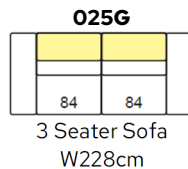

Bradbeers

Mateta

Static + Manual Headrest

Electric Recliner + Manual Headrest

Static + Manual Headrest - Seat W75cm

Electric Recliner + Manual Headrest - Seat W75cm

Static + Manual Headrest - Seat W84cm

Electric Recliner + Manual Headrest - Seat W84cm