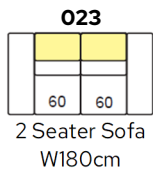

Bradbeers

Mateta

Static + Manual Headrest

Electric Recliner + Manual Headrest

Static + Manual Headrest - Seat W75cm

Electric Recliner + Manual Headrest - Seat W75cm

Static + Manual Headrest - Seat W84cm

Electric Recliner + Manual Headrest - Seat W84cm