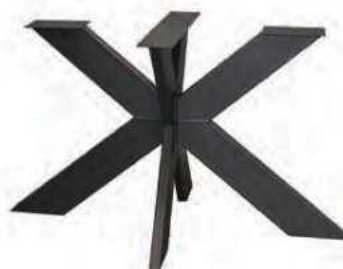

**BASE FOR
2.6, 2.8 OR 3M
ELIPS & RECTANGLE**
180cm X 80cm
WOOD REX MODERN LARGE

100% solid European Oak, bespoke and finished by Kelston House

METAL - TABLE LEG OPTIONS

TRAPEZ LEGS
95cm x 72cm
FINE LINE TRAPEZ

STELLAR LEG
144cm x 78cm x 72cm
STELLA RECTANGULAR

X LEGS
78cm x 72cm
IRON LINE X LEG

**METAL TRIPOD
BASE FOR ROUND
TABLES UP TO 140cm**
78 x 72 x 78cm
STELLA ROUND

A LEGS
78cm x 72cm
METAL FINE LINE A

**TRIPOD
BASE
FOR
ELIPS &
RECTANGLE**
90cm x 72cm x 140cm
METAL REX SLIM

X LEGS
78cm x 72cm
METAL FINE LINE X

**TRIPOD
BASE FOR
2.6M,
2.8M
3M
ELIPS &
RECTANGLE**
90cm x 72cm x 180cm
METAL REX SLIM (LARGE)

OAK - BENCH

ALL FINISHES AVAILABLE

PROFILE EDGE

NATURAL LINE

CASTLE LINE

LEG OPTIONS - BENCH