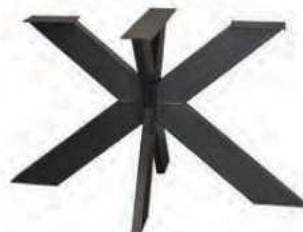

S
T
R
A
I
G
H
T
E
D
G
E

OAK - TABLE LEG OPTIONS

ALL FINISHES AVAILABLE

U LEGS
78cm x 72cm
WOOD FINE LINE U

KLOS LEGS
With natural splits
78cm x 72cm
K LOS

TRAPEZE LEGS
94cm x 72cm
TRAPEZ WOOD

X LEGS
78cm x 72cm
XLEG WOOD

A LEG
70cm x 72cm
WOOD FINE LINE A

SET OF 4 WOODEN TAPERED LEGS

44 x 74cm
TAPERWOOD

**WOODEN TRIPOD
BASE FOR ROUND
TABLES UP TO 140cm**
80 x 72 x 80 cm
STARBURST ROUND

REX MODERN
140cm x 80cm
WOOD REX MODERN

**BASE FOR
2.6, 2.8 OR 3M
ELIPS & RECTANGLE**
180cm X 80cm
WOOD REX MODERN LARGE

100% solid European Oak, bespoke and finished by Kelston House

METAL - TABLE LEG OPTIONS

TRAPEZ LEGS
95cm x 72cm
FINE LINE TRAPEZ

STELLAR LEG
144cm x 78cm x 72cm
STELLA RECTANGULAR

X LEGS
78cm x 72cm
IRON LINE X LEG

**METAL TRIPOD
BASE FOR ROUND
TABLES UP TO 140cm**
78 x 72 x 78cm
STELLA ROUND

A LEGS
78cm x 72cm
METAL FINE LINE A

**TRIPOD
BASE
FOR
ELIPS &
RECTANGLE**
90cm x 72cm x 140cm
METAL REX SLIM