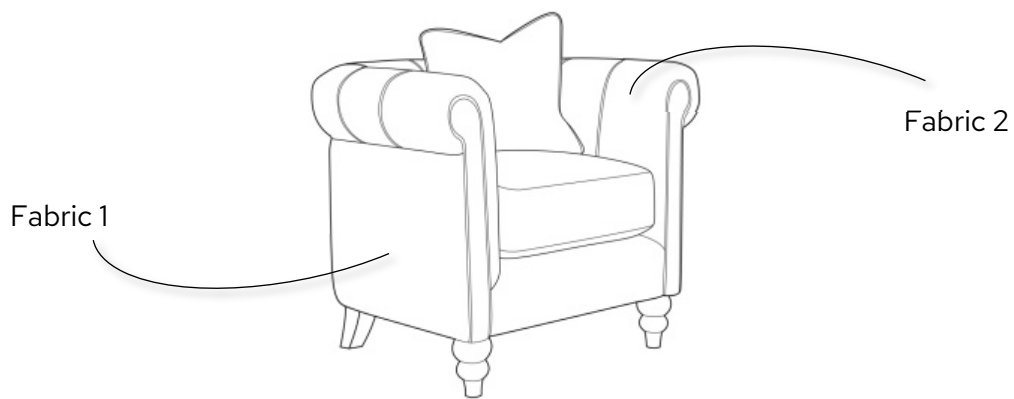

## Neptune

Accent Chair  
W88 x D81 x H74cm

Mid Oak Foot

Walnut Foot