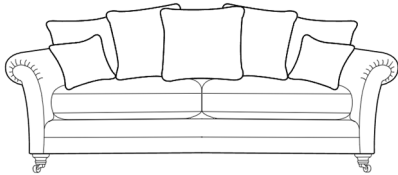

Bradbeers

Wilson

Grand Sofa (Pillow Back)
W227 x D106 x H96cm

3 Seater Sofa (Pillow Back)
W205 x D106 x H96cm

2 Seater Sofa (Pillow Back)
W184 x D106 x H96cm

Grand Sofa (Standard Back)
W227 x D106 x H96cm

3 Seater Sofa (Standard Back)
W205 x D106 x H96cm

2 Seater Sofa (Standard Back)
W184 x D106 x H96cm

Snuggler (Standard Back)
W140 x D106 x H96cm

Chair (Standard Back)
W102 x D101 x H99

Accent Chair (Standard Back)
W87 x D93 x H90cm

Square Stool
W84 x D84 x H38cm