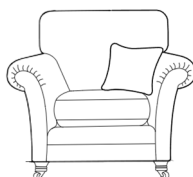

Bradbeers

Wilson

Grand Sofa (Pillow Back)
W227 x D106 x H96cm

3 Seater Sofa (Pillow Back)
W205 x D106 x H96cm

2 Seater Sofa (Pillow Back)
W184 x D106 x H96cm

Grand Sofa (Standard Back)
W227 x D106 x H96cm

3 Seater Sofa (Standard Back)
W205 x D106 x H96cm

2 Seater Sofa (Standard Back)
W184 x D106 x H96cm

Snuggler (Standard Back)
W140 x D106 x H96cm

Chair (Standard Back)
W102 x D101 x H99

Accent Chair (Standard Back)
W87 x D93 x H90cm

Square Stool
W84 x D84 x H38cm