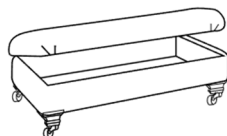

Bradbeers

Wilson

Grand Sofa (Pillow Back)
W227 x D106 x H96cm

3 Seater Sofa (Pillow Back)
W205 x D106 x H96cm

2 Seater Sofa (Pillow Back)
W184 x D106 x H96cm

Grand Sofa (Standard Back)
W227 x D106 x H96cm

3 Seater Sofa (Standard Back)
W205 x D106 x H96cm

2 Seater Sofa (Standard Back)
W184 x D106 x H96cm

Snuggler (Standard Back)
W140 x D106 x H96cm

Chair (Standard Back)
W102 x D101 x H99

Accent Chair (Standard Back)
W87 x D93 x H90cm

Square Stool
W84 x D84 x H38cm

Ottoman
W100 x D57 x H40cm

Storage Stool
W64 x D58 x H41cm

Footstool
W64 x D58 x H38cm

Foot Choice

Sofa | Snuggler | Chair | Ottoman | Square Stool

Smokey Oak & Satin Nickel

Antique & Brushed Brass

Smokey Oak