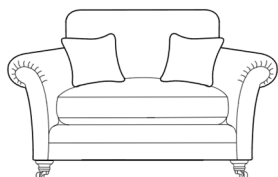

Bradbeers

Wilson

Grand Sofa (Pillow Back)
W227 x D106 x H96cm

3 Seater Sofa (Pillow Back)
W205 x D106 x H96cm

2 Seater Sofa (Pillow Back)
W184 x D106 x H96cm

Grand Sofa (Standard Back)
W227 x D106 x H96cm

3 Seater Sofa (Standard Back)
W205 x D106 x H96cm

2 Seater Sofa (Standard Back)
W184 x D106 x H96cm

Snuggler (Standard Back)
W140 x D106 x H96cm

Chair (Standard Back)
W102 x D101 x H99

Accent Chair (Standard Back)
W87 x D93 x H90cm

Square Stool
W84 x D84 x H38cm