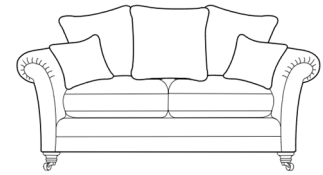

Bradbeers

Wilson

Grand Sofa (Pillow Back)
W227 x D106 x H96cm

3 Seater Sofa (Pillow Back)
W205 x D106 x H96cm

2 Seater Sofa (Pillow Back)
W184 x D106 x H96cm

Grand Sofa (Standard Back)
W227 x D106 x H96cm

3 Seater Sofa (Standard Back)
W205 x D106 x H96cm

2 Seater Sofa (Standard Back)
W184 x D106 x H96cm

Snuggler (Standard Back)
W140 x D106 x H96cm

Chair (Standard Back)
W102 x D101 x H99

Accent Chair (Standard Back)
W87 x D93 x H90cm

Square Stool
W84 x D84 x H38cm