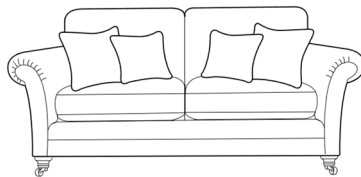

Bradbeers

Wilson

Grand Sofa (Pillow Back)
W227 x D106 x H96cm

3 Seater Sofa (Pillow Back)
W205 x D106 x H96cm

2 Seater Sofa (Pillow Back)
W184 x D106 x H96cm

Grand Sofa (Standard Back)
W227 x D106 x H96cm

3 Seater Sofa (Standard Back)
W205 x D106 x H96cm

2 Seater Sofa (Standard Back)
W184 x D106 x H96cm

Snuggler (Standard Back)
W140 x D106 x H96cm

Chair (Standard Back)
W102 x D101 x H99

Accent Chair (Standard Back)
W87 x D93 x H90cm

Square Stool
W84 x D84 x H38cm