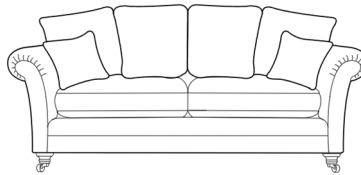

Bradbeers

Wilson

Grand Sofa (Pillow Back)
W227 x D106 x H96cm

3 Seater Sofa (Pillow Back)
W205 x D106 x H96cm

2 Seater Sofa (Pillow Back)
W184 x D106 x H96cm

Grand Sofa (Standard Back)
W227 x D106 x H96cm

3 Seater Sofa (Standard Back)
W205 x D106 x H96cm

2 Seater Sofa (Standard Back)
W184 x D106 x H96cm

Snuggler (Standard Back)
W140 x D106 x H96cm

Chair (Standard Back)
W102 x D101 x H99

Accent Chair (Standard Back)
W87 x D93 x H90cm

Square Stool
W84 x D84 x H38cm