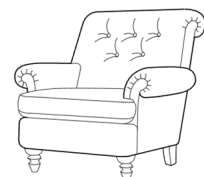

Bradbeers

Wilson

Grand Sofa (Pillow Back)
W227 x D106 x H96cm

3 Seater Sofa (Pillow Back)
W205 x D106 x H96cm

2 Seater Sofa (Pillow Back)
W184 x D106 x H96cm

Grand Sofa (Standard Back)
W227 x D106 x H96cm

3 Seater Sofa (Standard Back)
W205 x D106 x H96cm

2 Seater Sofa (Standard Back)
W184 x D106 x H96cm

Snuggler (Standard Back)
W140 x D106 x H96cm

Chair (Standard Back)
W102 x D101 x H99

Accent Chair (Standard Back)
W87 x D93 x H90cm

Square Stool
W84 x D84 x H38cm