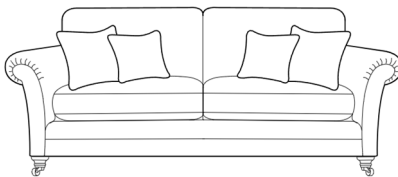

Bradbeers

Wilson

Grand Sofa (Pillow Back)
W227 x D106 x H96cm

3 Seater Sofa (Pillow Back)
W205 x D106 x H96cm

2 Seater Sofa (Pillow Back)
W184 x D106 x H96cm

Grand Sofa (Standard Back)
W227 x D106 x H96cm

3 Seater Sofa (Standard Back)
W205 x D106 x H96cm

2 Seater Sofa (Standard Back)
W184 x D106 x H96cm

Snuggler (Standard Back)
W140 x D106 x H96cm

Chair (Standard Back)
W102 x D101 x H99

Accent Chair (Standard Back)
W87 x D93 x H90cm

Square Stool
W84 x D84 x H38cm