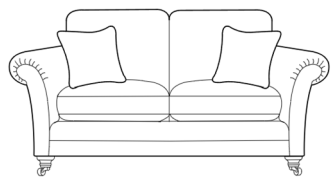

Bradbeers

Wilson

Grand Sofa (Pillow Back)
W227 x D106 x H96cm

3 Seater Sofa (Pillow Back)
W205 x D106 x H96cm

2 Seater Sofa (Pillow Back)
W184 x D106 x H96cm

Grand Sofa (Standard Back)
W227 x D106 x H96cm

3 Seater Sofa (Standard Back)
W205 x D106 x H96cm

2 Seater Sofa (Standard Back)
W184 x D106 x H96cm

Snuggler (Standard Back)
W140 x D106 x H96cm

Chair (Standard Back)
W102 x D101 x H99

Accent Chair (Standard Back)
W87 x D93 x H90cm

Square Stool
W84 x D84 x H38cm