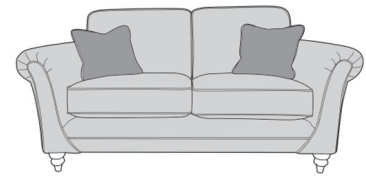

Bradbeers

Zenith

4 Seater Sofa (Pillow Back)
W235 x D98 x H104cm

3 Seater Sofa (Pillow Back)
W206 x D98 x H104cm

2 Seater Sofa (Pillow Back)
W186 x D98 x H104cm

4 Seater Sofa (Standard Back)
W235 x D98 x H104cm

3 Seater Sofa (Standard Back)
W206 x D98 x H104cm

2 Seater Sofa (Standard Back)
W186 x D98 x H104cm

Love Chair (Standard Back)
W132 x D98 x H104cm

Armchair (Standard Back)
W120 x D98 x H104cm

Footstool
W92 x D92 x H37cm

Storage Footstool
W93 x D71 x H41cm

Mid Oak Foot

Walnut Foot

Reversible DuoFlex foam seats.
Fibre filled standard backs.
Feather filled pillow backs & scatters.