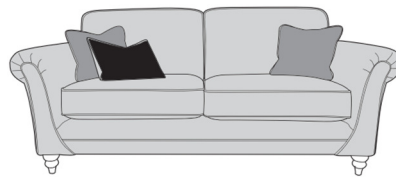

Bradbeers

Zenith

4 Seater Sofa (Pillow Back)
W235 x D98 x H104cm

3 Seater Sofa (Pillow Back)
W206 x D98 x H104cm

2 Seater Sofa (Pillow Back)
W186 x D98 x H104cm

4 Seater Sofa (Standard Back)
W235 x D98 x H104cm

3 Seater Sofa (Standard Back)
W206 x D98 x H104cm

2 Seater Sofa (Standard Back)
W186 x D98 x H104cm

Love Chair (Standard Back)
W132 x D98 x H104cm

Armchair (Standard Back)
W120 x D98 x H104cm

Footstool
W92 x D92 x H37cm