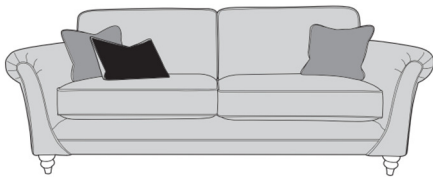

Bradbeers

Zenith

4 Seater Sofa (Pillow Back)
W235 x D98 x H104cm

3 Seater Sofa (Pillow Back)
W206 x D98 x H104cm

2 Seater Sofa (Pillow Back)
W186 x D98 x H104cm

4 Seater Sofa (Standard Back)
W235 x D98 x H104cm

3 Seater Sofa (Standard Back)
W206 x D98 x H104cm

2 Seater Sofa (Standard Back)
W186 x D98 x H104cm

Love Chair (Standard Back)
W132 x D98 x H104cm

Armchair (Standard Back)
W120 x D98 x H104cm

Footstool
W92 x D92 x H37cm