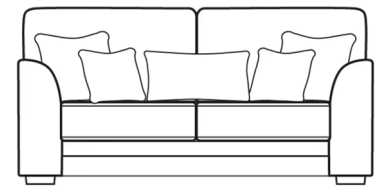

## Jude

2 Corner 2  
W279 x D279 x H95cm

2 Corner 1  
W279 x D206 x H95cm

1 Corner 2  
W278 x D206 x H95cm

4 Seater Sofa (Split)  
W242 x D99 x H95cm

3 Seater Sofa  
W214 x D99 x H95cm

2 Seater Sofa  
W188 x D99 x H95cm

Love Chair  
W130 x D99 x H95cm

Chair  
W102 x D99 x H95cm

Footstool  
W95 x D63 x H41cm