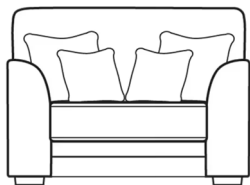

## Jude

2 Corner 2  
W279 x D279 x H95cm

2 Corner 1  
W279 x D206 x H95cm

1 Corner 2  
W278 x D206 x H95cm

4 Seater Sofa (Split)  
W242 x D99 x H95cm

3 Seater Sofa  
W214 x D99 x H95cm

2 Seater Sofa  
W188 x D99 x H95cm

Love Chair  
W130 x D99 x H95cm

Chair  
W102 x D99 x H95cm

Footstool  
W95 x D63 x H41cm