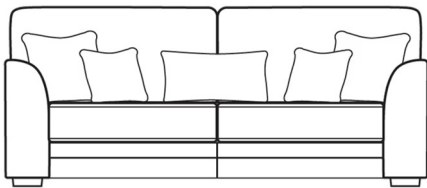

## Jude

2 Corner 2  
W279 x D279 x H95cm

2 Corner 1  
W279 x D206 x H95cm

1 Corner 2  
W278 x D206 x H95cm

4 Seater Sofa (Split)  
W242 x D99 x H95cm

3 Seater Sofa  
W214 x D99 x H95cm

2 Seater Sofa  
W188 x D99 x H95cm

Love Chair  
W130 x D99 x H95cm

Chair  
W102 x D99 x H95cm

Footstool  
W95 x D63 x H41cm